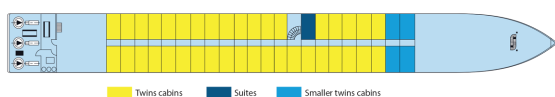

MS Princesse d'Aquitaine

4 ancrors - Gironde, Garonne, Dordogne - 69 cabins

MS Princesse d'Aquitaine

MS Princesse d'Aquitaine sails on the Gironde, the Garonne and the Dordogne.

Interior design

Cabins

- Main deck 2 adjustable twin beds 13 m²
- Suiet main deck 2 adjustable twin beds 20 m²
- Upper deck 2 adjustable twin beds 13 m²

Decks and technical details

MAIN DECK 43 cabins

Year Built : 2001
Year Renovated : 2011
Guest capacity : 138
Length : 110
Number of cabins : 69
Width : 11.40
Number of cabin decks : 2
Cabins outside

UPPER DECK 26 cabins