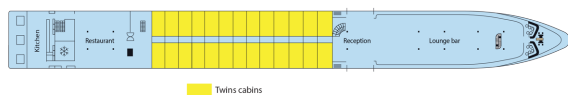

MS Princesse d'Aquitaine

4 ancrors - Gironde, Garonne, Dordogne - 69 cabins

MS Princesse d'Aquitaine

MS Princesse d'Aquitaine sails on the Gironde, the Garonne and the Dordogne.

Interior design

Cabins

- Main deck 2 adjustable twin beds 13 m²
- Suiet main deck 2 adjustable twin beds 20 m²
- Upper deck 2 adjustable twin beds 13 m²

Decks and technical details

MAIN DECK 43 cabins

Year Built : 2001
Year Renovated : 2011
Guest capacity : 138
Length : 110
Number of cabins : 69
Width : 11.40
Number of cabin decks : 2
Cabins outside

UPPER DECK 26 cabins