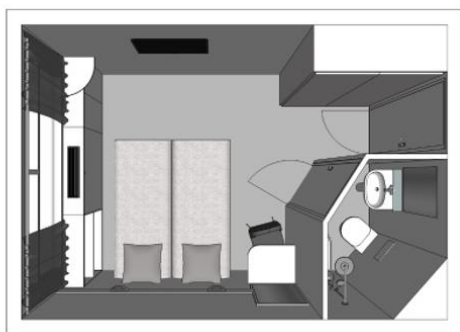

MS Princesse d'Aquitaine

4 ancrors - Gironde, Garonne, Dordogne - 69 cabins

MS Princesse d'Aquitaine

MS Princesse d'Aquitaine sails on the Gironde, the Garonne and the Dordogne.

Interior design

Cabins

- Main deck 2 adjustable twin beds 13 m²
- Suiet main deck 2 adjustable twin beds 20 m²
- Upper deck 2 adjustable twin beds 13 m²

Cabins equipments

- TV
- Telephone (for internal calls only)
- Bathroom with shower and toilet
- Towels
- Safe
- Independent air-conditioning
- Electricity 220V
- Wi-Fi

Please note that there is no laundry service on board the ship.

Decks and technical details

MAIN DECK 43 cabins

Year Built : 2001
Year Renovated : 2011
Guest capacity : 138
Length : 110
Number of cabins : 69
Width : 11.40
Number of cabin decks : 2
Cabins outside

UPPER DECK 26 cabins